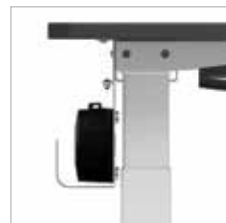

ERGOTRON®

Elevate Adjusta, Electric Sit-Stand Desk

Highlights

- Work sitting or standing so you're comfortable and productive all day long with Elevate Adjusta, electric powered sit-stand desk.
- Push the button to set the height of the back monitor surface electrically, then squeeze the paddle to fine-tune the front keyboard surface.
- Strong electric legs lift 150 lbs (68 kg) of distributed weight.
- Available in two widths: 48" and 60" (122 and 152 cm) to fit your equipment and your space.
- Sophisticated laminate finishes come in 3 choices:

Available in a range of finishes and sizes, Elevate Adjusta keeps you moving throughout the day so you're energized and productive.

Adjust the monitor worksurface 28" - 47" high (71 cm - 119 cm) with the simple push of a button.

The 6.5" h (16.5 cm) cable tray is deep enough to hold all your power bricks and cord bundles, plus an optional power strip.

Work comfortably, sitting or standing with the dual-surface Elevate Adjusta.

Strong electric legs lift 150 lbs. (68 kg) of distributed weight easily and quietly and move all your equipment up and down with the desk. Front keyboard surface supports 40 lbs. (18.14 kg) of distributed weight.